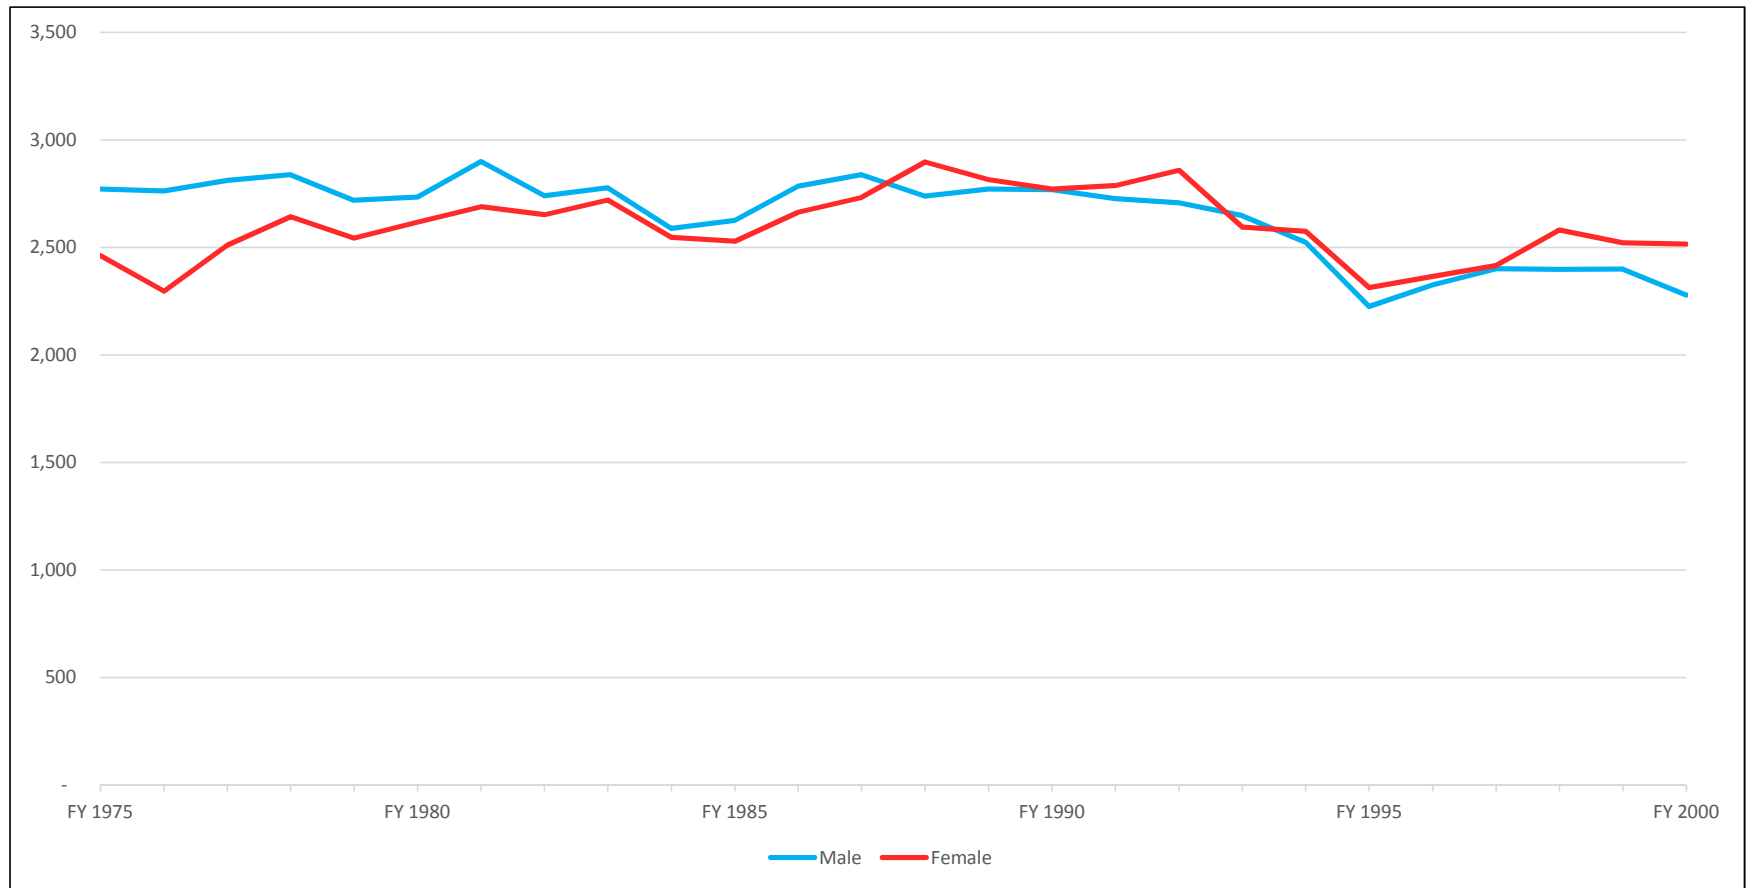

Bachelor Degrees Awarded by Gender: FY 1975 - FY 2000

	FY 1975	FY 1976	FY 1977	FY 1978	FY 1979	FY 1980	FY 1981	FY 1982	FY 1983	FY 1984	FY 1985	FY 1986	FY 1987
Male	2,770	2,762	2,811	2,838	2,718	2,734	2,899	2,739	2,777	2,587	2,625	2,784	2,838
Female	2,461	2,296	2,511	2,643	2,543	2,617	2,689	2,651	2,720	2,546	2,528	2,663	2,732
Total Students	5,231	5,058	5,322	5,481	5,261	5,351	5,588	5,390	5,497	5,133	5,153	5,447	5,570

	FY 1988	FY 1989	FY 1990	FY 1991	FY 1992	FY 1993	FY 1994	FY 1995	FY 1996	FY 1997	FY 1998	FY 1999	FY 2000
Male	2,738	2,771	2,768	2,726	2,706	2,647	2,523	2,225	2,326	2,400	2,397	2,399	2,278
Female	2,897	2,815	2,771	2,787	2,859	2,593	2,574	2,312	2,365	2,415	2,580	2,521	2,515
Total Students	5,635	5,586	5,539	5,513	5,565	5,240	5,097	4,537	4,691	4,815	4,977	4,920	4,793