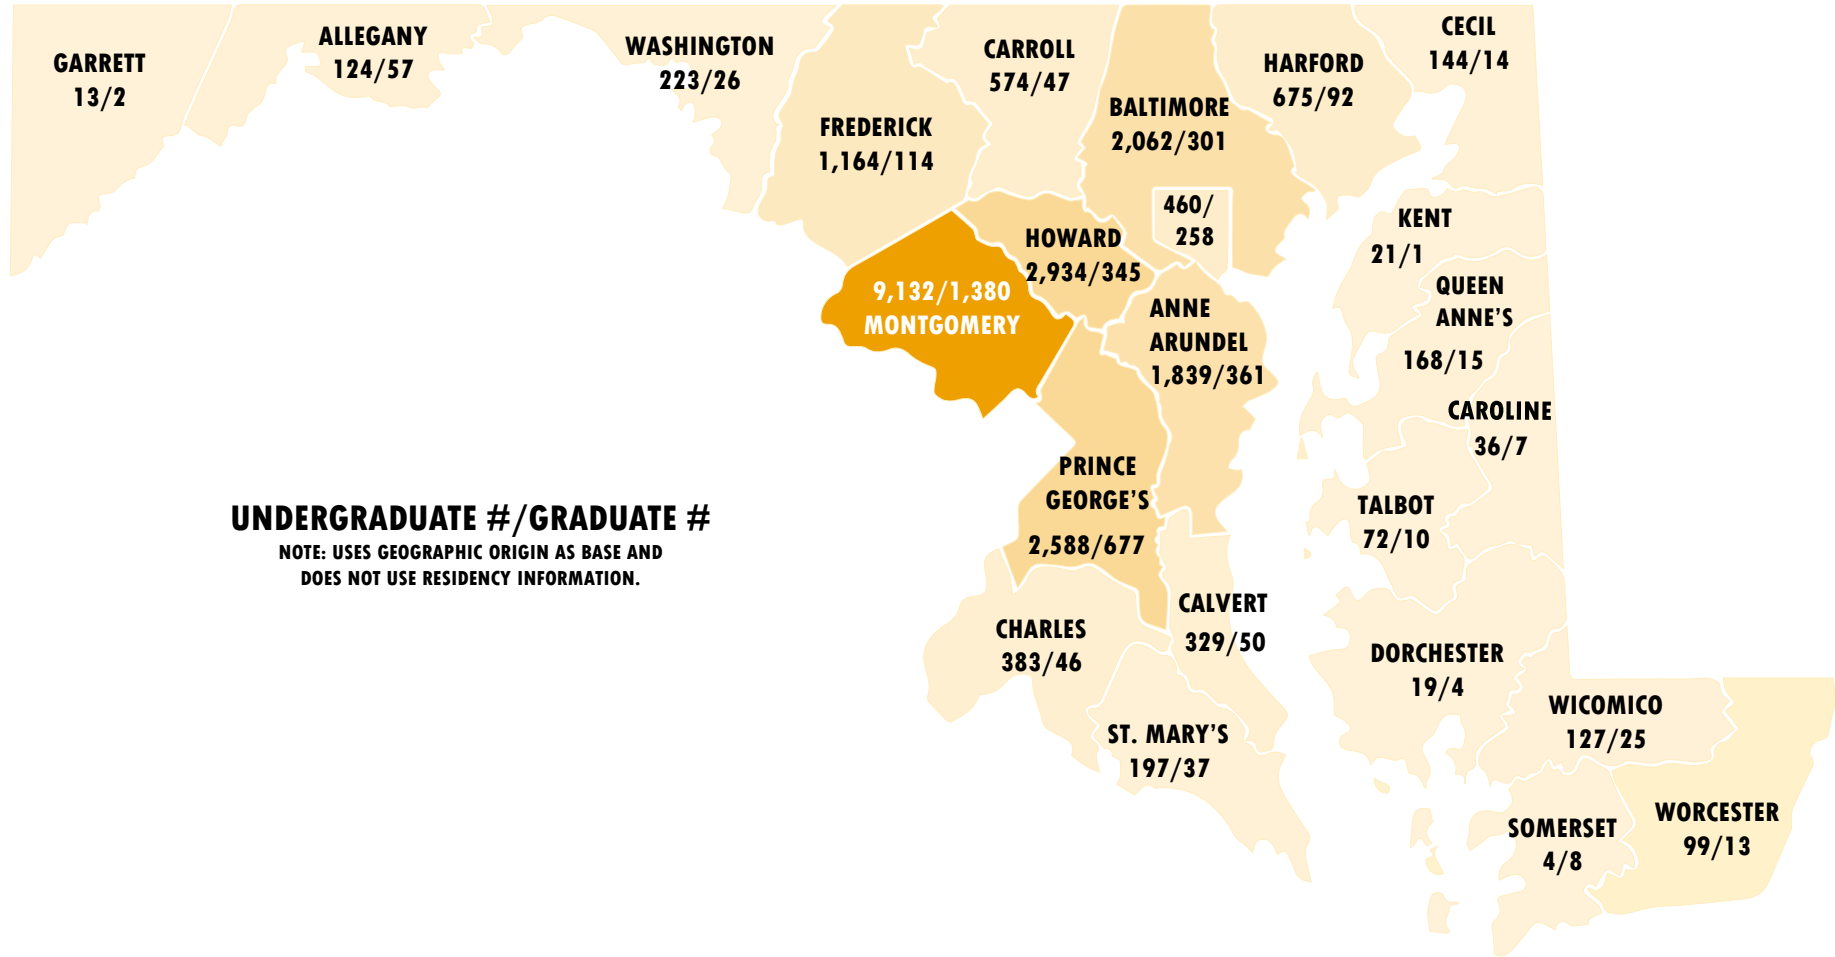

WHERE UMD STUDENTS COME FROM: MD ENROLLMENTS BY COUNTY

FALL 2020 ENROLLMENTS

TOP FIVE COUNTIES

UNDERGRADS: MONTGOMERY (9,132) · HOWARD (2,934) · PRINCE GEORGE'S (2,588) · BALTIMORE COUNTY (2,062) · ANNE ARUNDEL (1,839)

GRADUATE STUDENTS: MONTGOMERY (1,380) · PRINCE GEORGE'S (677) · ANNE ARUNDEL (361) · HOWARD (345) · BALTIMORE COUNTY (301)