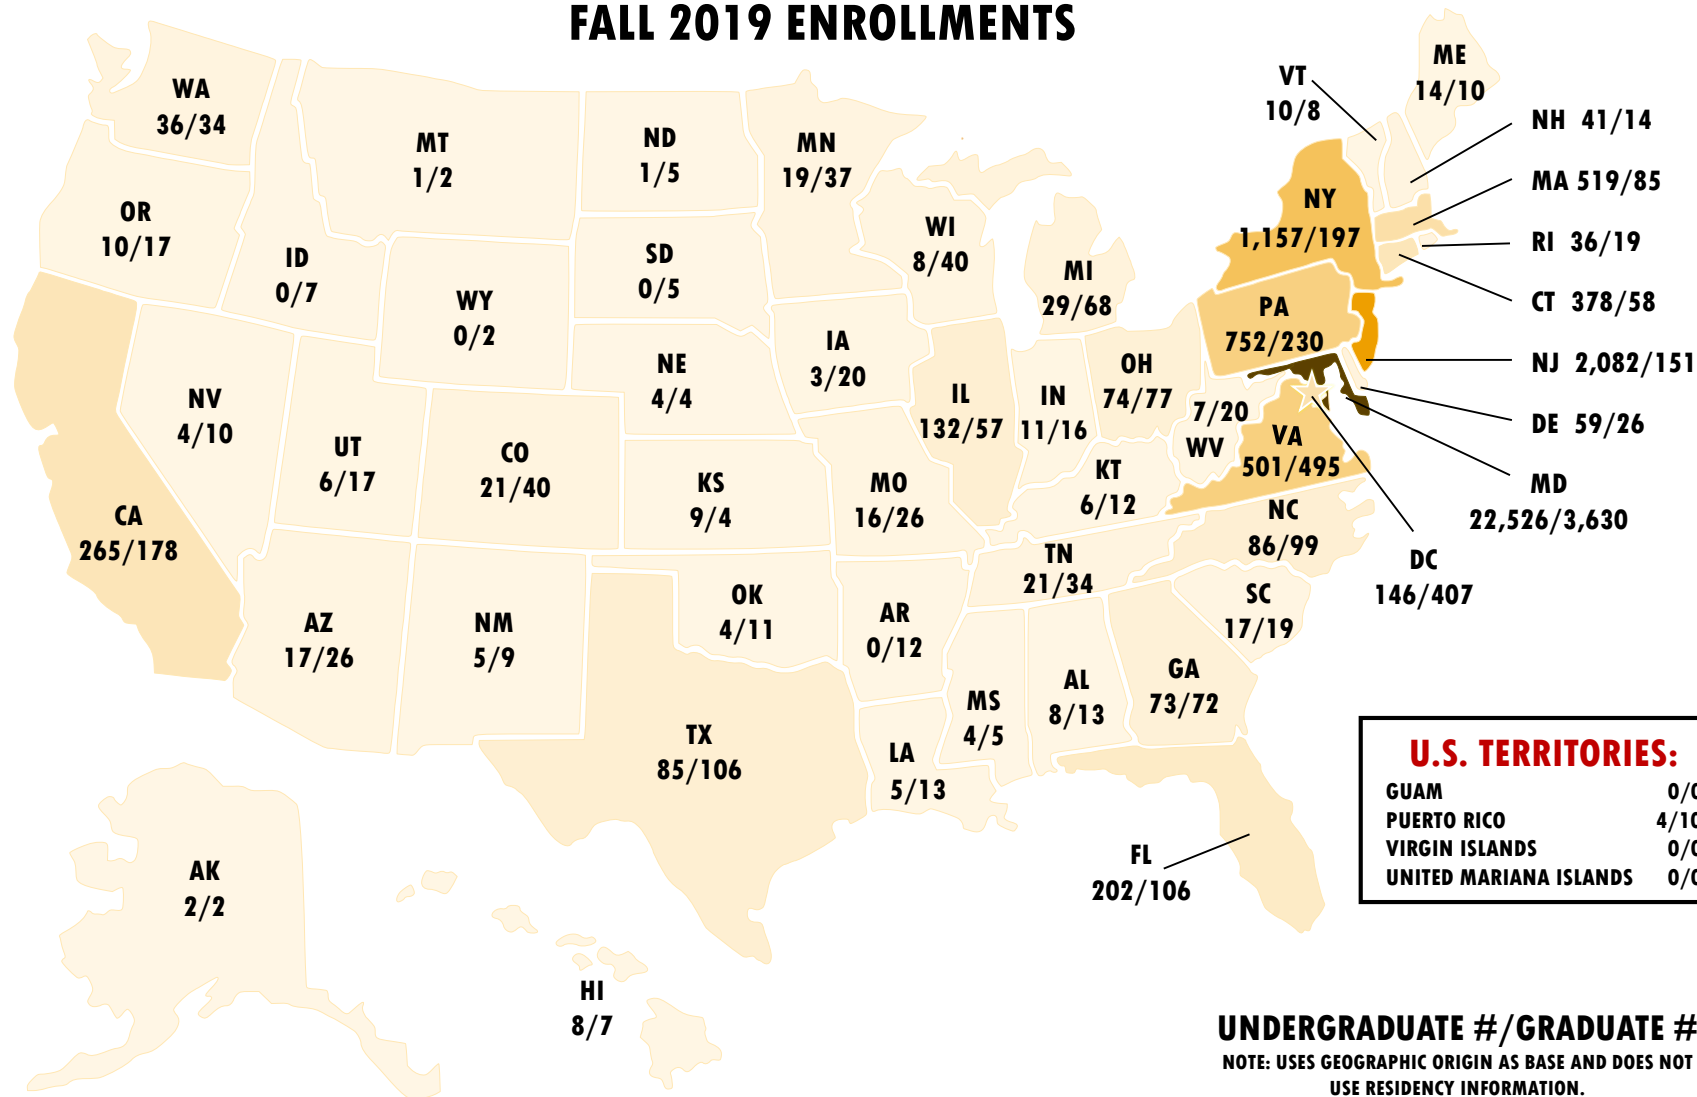

WHERE UMD STUDENTS COME FROM: U.S. ENROLLMENTS BY STATE

FALL 2019 ENROLLMENTS

U.S. TERRITORIES:

GUAM	0/0
PUERTO RICO	4/10
VIRGIN ISLANDS	0/0
UNITED MARIANA ISLANDS	0/0

UNDERGRADUATE #/GRADUATE

NOTE: USES GEOGRAPHIC ORIGIN AS BASE AND DOES NOT USE RESIDENCY INFORMATION.

TOP STATES (EXCLUDING MARYLAND)

UNDERGRADUATE STUDENTS: NEW JERSEY (2,082) · NEW YORK (1,157) · PENNSYLVANIA (752) · MASSACHUSETTS (519) · VIRGINIA (501)

GRADUATE STUDENTS: VIRGINIA (495) · DISTRICT OF COLUMBIA (407) · PENNSYLVANIA (230) · NEW YORK (197) · CALIFORNIA (178)