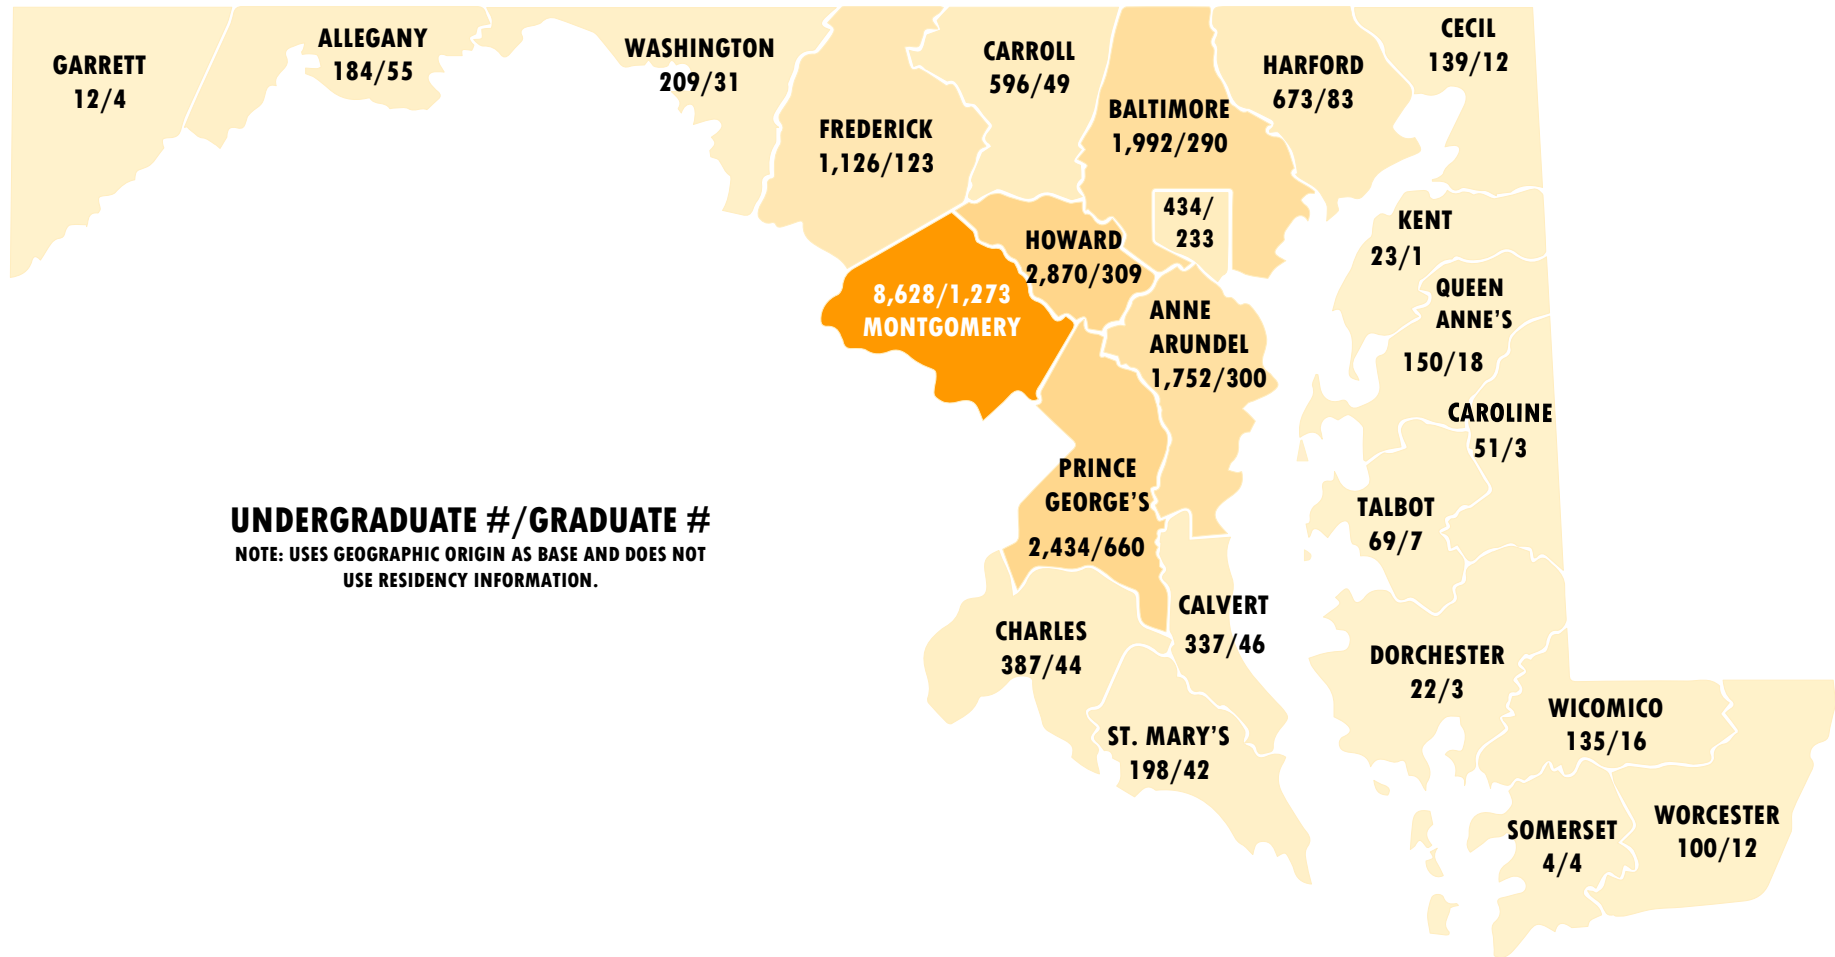

WHERE UMD STUDENTS COME FROM: MD ENROLLMENTS BY COUNTY

FALL 2019 ENROLLMENTS

UNDERGRADUATE #/GRADUATE #
NOTE: USES GEOGRAPHIC ORIGIN AS BASE AND DOES NOT USE RESIDENCY INFORMATION.

TOP FIVE COUNTIES

UNDERGRADS: MONTGOMERY (8,628) · HOWARD (2,870) · PRINCE GEORGE'S (2,434) · BALTIMORE COUNTY (1,992) · ANNE ARUNDEL (1,752)

GRADUATE STUDENTS: MONTGOMERY (1,273) · PRINCE GEORGE'S (660) · HOWARD (309) · ANNE ARUNDEL (300) · BALTIMORE COUNTY (290)