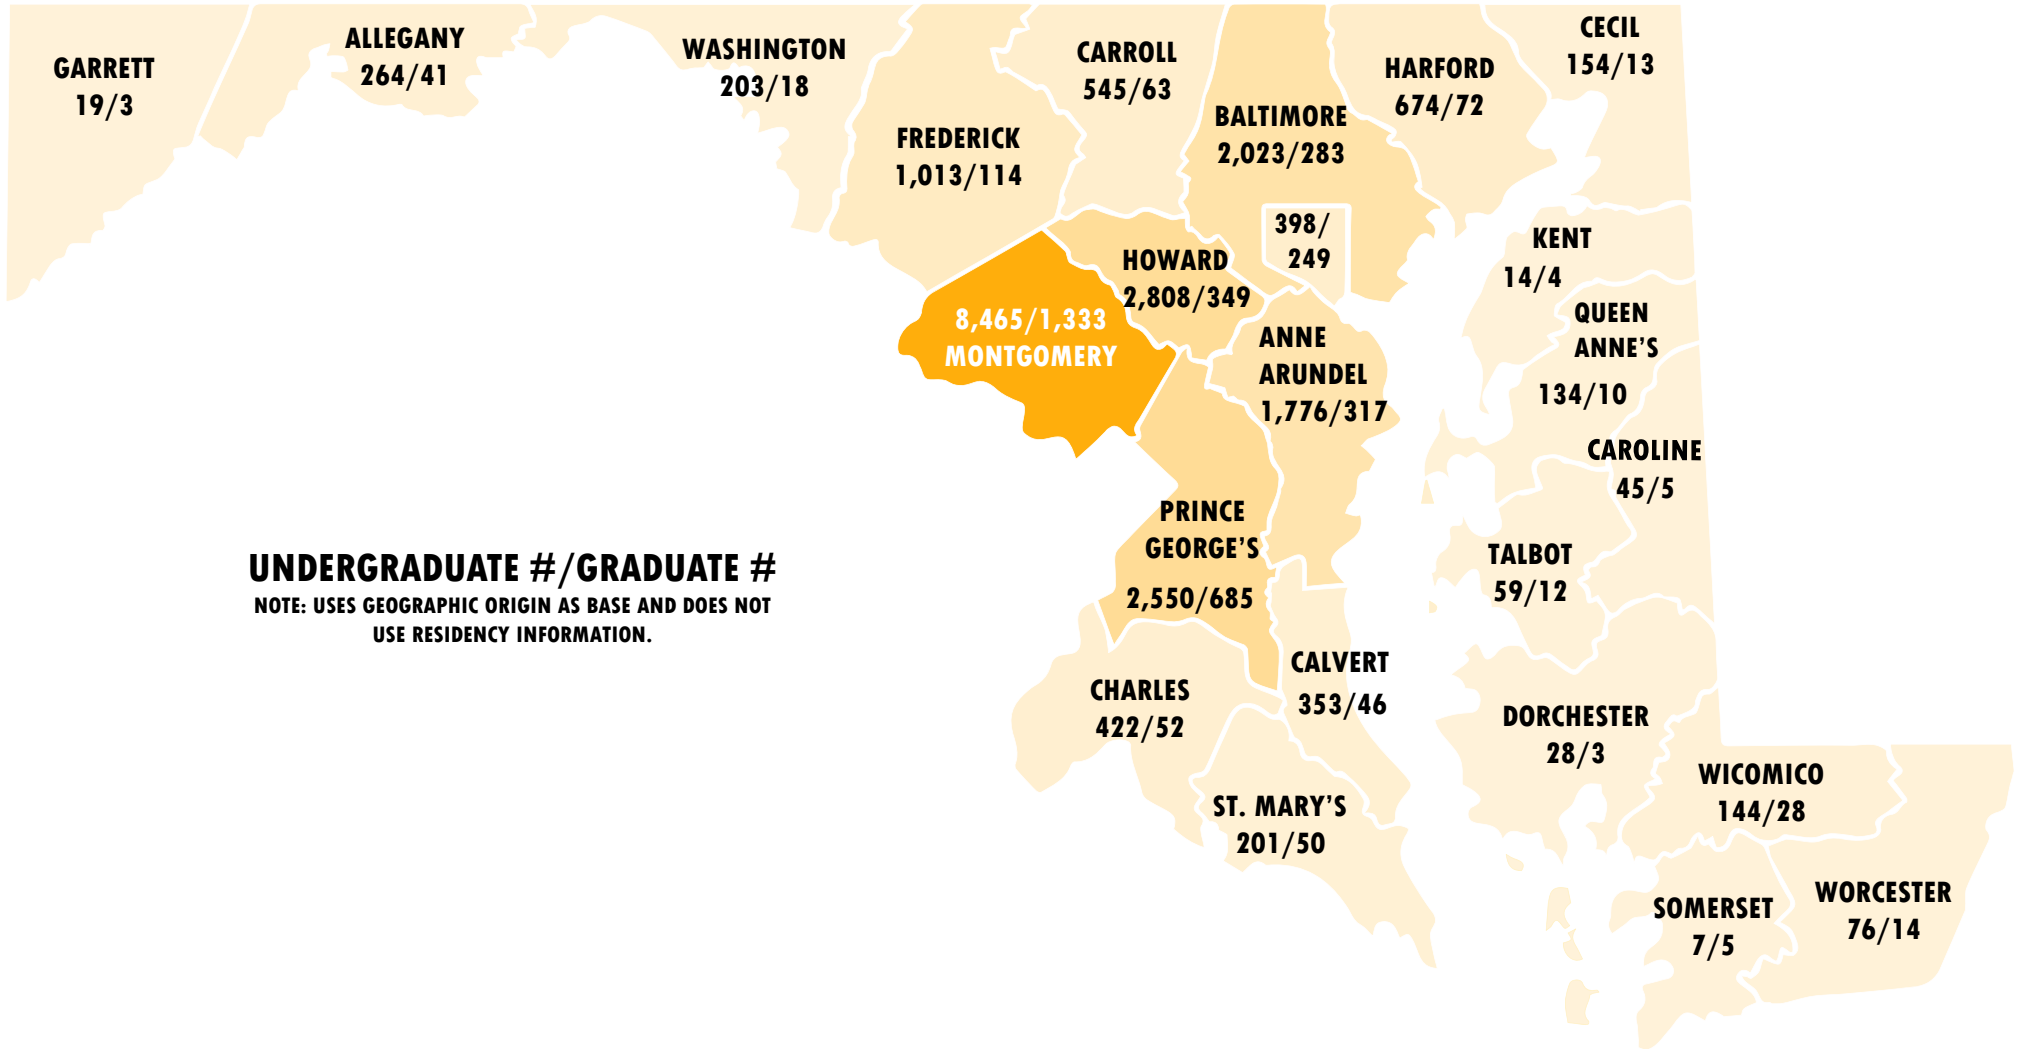

WHERE UMD STUDENTS COME FROM: MD ENROLLMENTS BY COUNTY

FALL 2017 ENROLLMENTS

TOP FIVE COUNTIES

UNDERGRADS: MONTGOMERY (8,465) • HOWARD (2,808) • PRINCE GEORGE'S (2,550) • BALTIMORE COUNTY (2,023) • ANNE ARUNDEL (1,776)

GRADUATE STUDENTS: MONTGOMERY (1,333) • PRINCE GEORGE'S (685) • HOWARD (349) • ANNE ARUNDEL (317) • BALTIMORE COUNTY (283)