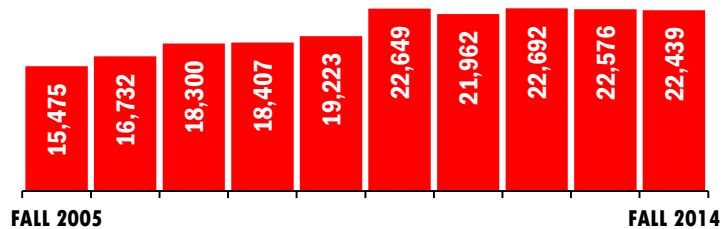

DOCTORAL - PROFESSIONAL PRACTICE

Applications	94	115	122
Number admitted	45	46	48
Number admitted who enrolled	28	30	30
Percent admitted	47.9%	40.0%	39.3%
Percent admitted who enrolled	62.2%	65.2%	62.5%

ADV SPEC/NON-DEGREE SEEKING

Applications	559	569	536
Number admitted	482	466	426
Number admitted who enrolled	351	334	321
Percent admitted	86.2%	81.9%	79.5%
Percent admitted who enrolled	72.8%	71.7%	75.4%

ALL GRADUATE APPLICATIONS

Applications	22,692	22,576	22,439
Number admitted	6,418	6,538	6,750
Number admitted who enrolled	3,322	3,204	3,332
Percent admitted	28.3%	29.0%	30.1%
Percent admitted who enrolled	51.8%	49.0%	49.4%

AVG. UNDERGRAD GPA (MASTERS):

		Fall 2012	Fall 2013	Fall 2014
Applied	No. of Students	11,839	12,556	12,877
	No. of GPA Scores	6,565	6,498	6,066
	Average UG GPA	3.43	3.43	3.43
Admitted	No. of Students	4,377	4,624	4,794
	No. of GPA Scores	2,384	2,407	2,345
	Average UG GPA	3.49	3.49	3.49
Enrolled	No. of Students	2,213	2,158	2,242
	No. of GPA Scores	1,122	1,155	1,159
	Average UG GPA	3.44	3.44	3.43

AVG. UNDERGRAD GPA (DOCTORAL - R. SCHOLAR):

		Fall 2012	Fall 2013	Fall 2014
Applied	No. of Students	9,804	8,900	8,451
	No. of GPA Scores	7,683	6,934	6,541
	Average UG GPA	3.53	3.54	3.55
Admitted	No. of Students	1,479	1,381	1,461
	No. of GPA Scores	1,240	1,150	1,204
	Average UG GPA	3.64	3.65	3.64
Enrolled	No. of Students	730	682	739
	No. of GPA Scores	600	540	591
	Average UG GPA	3.57	3.60	3.58

10-YEAR APPLICATION COUNTS: